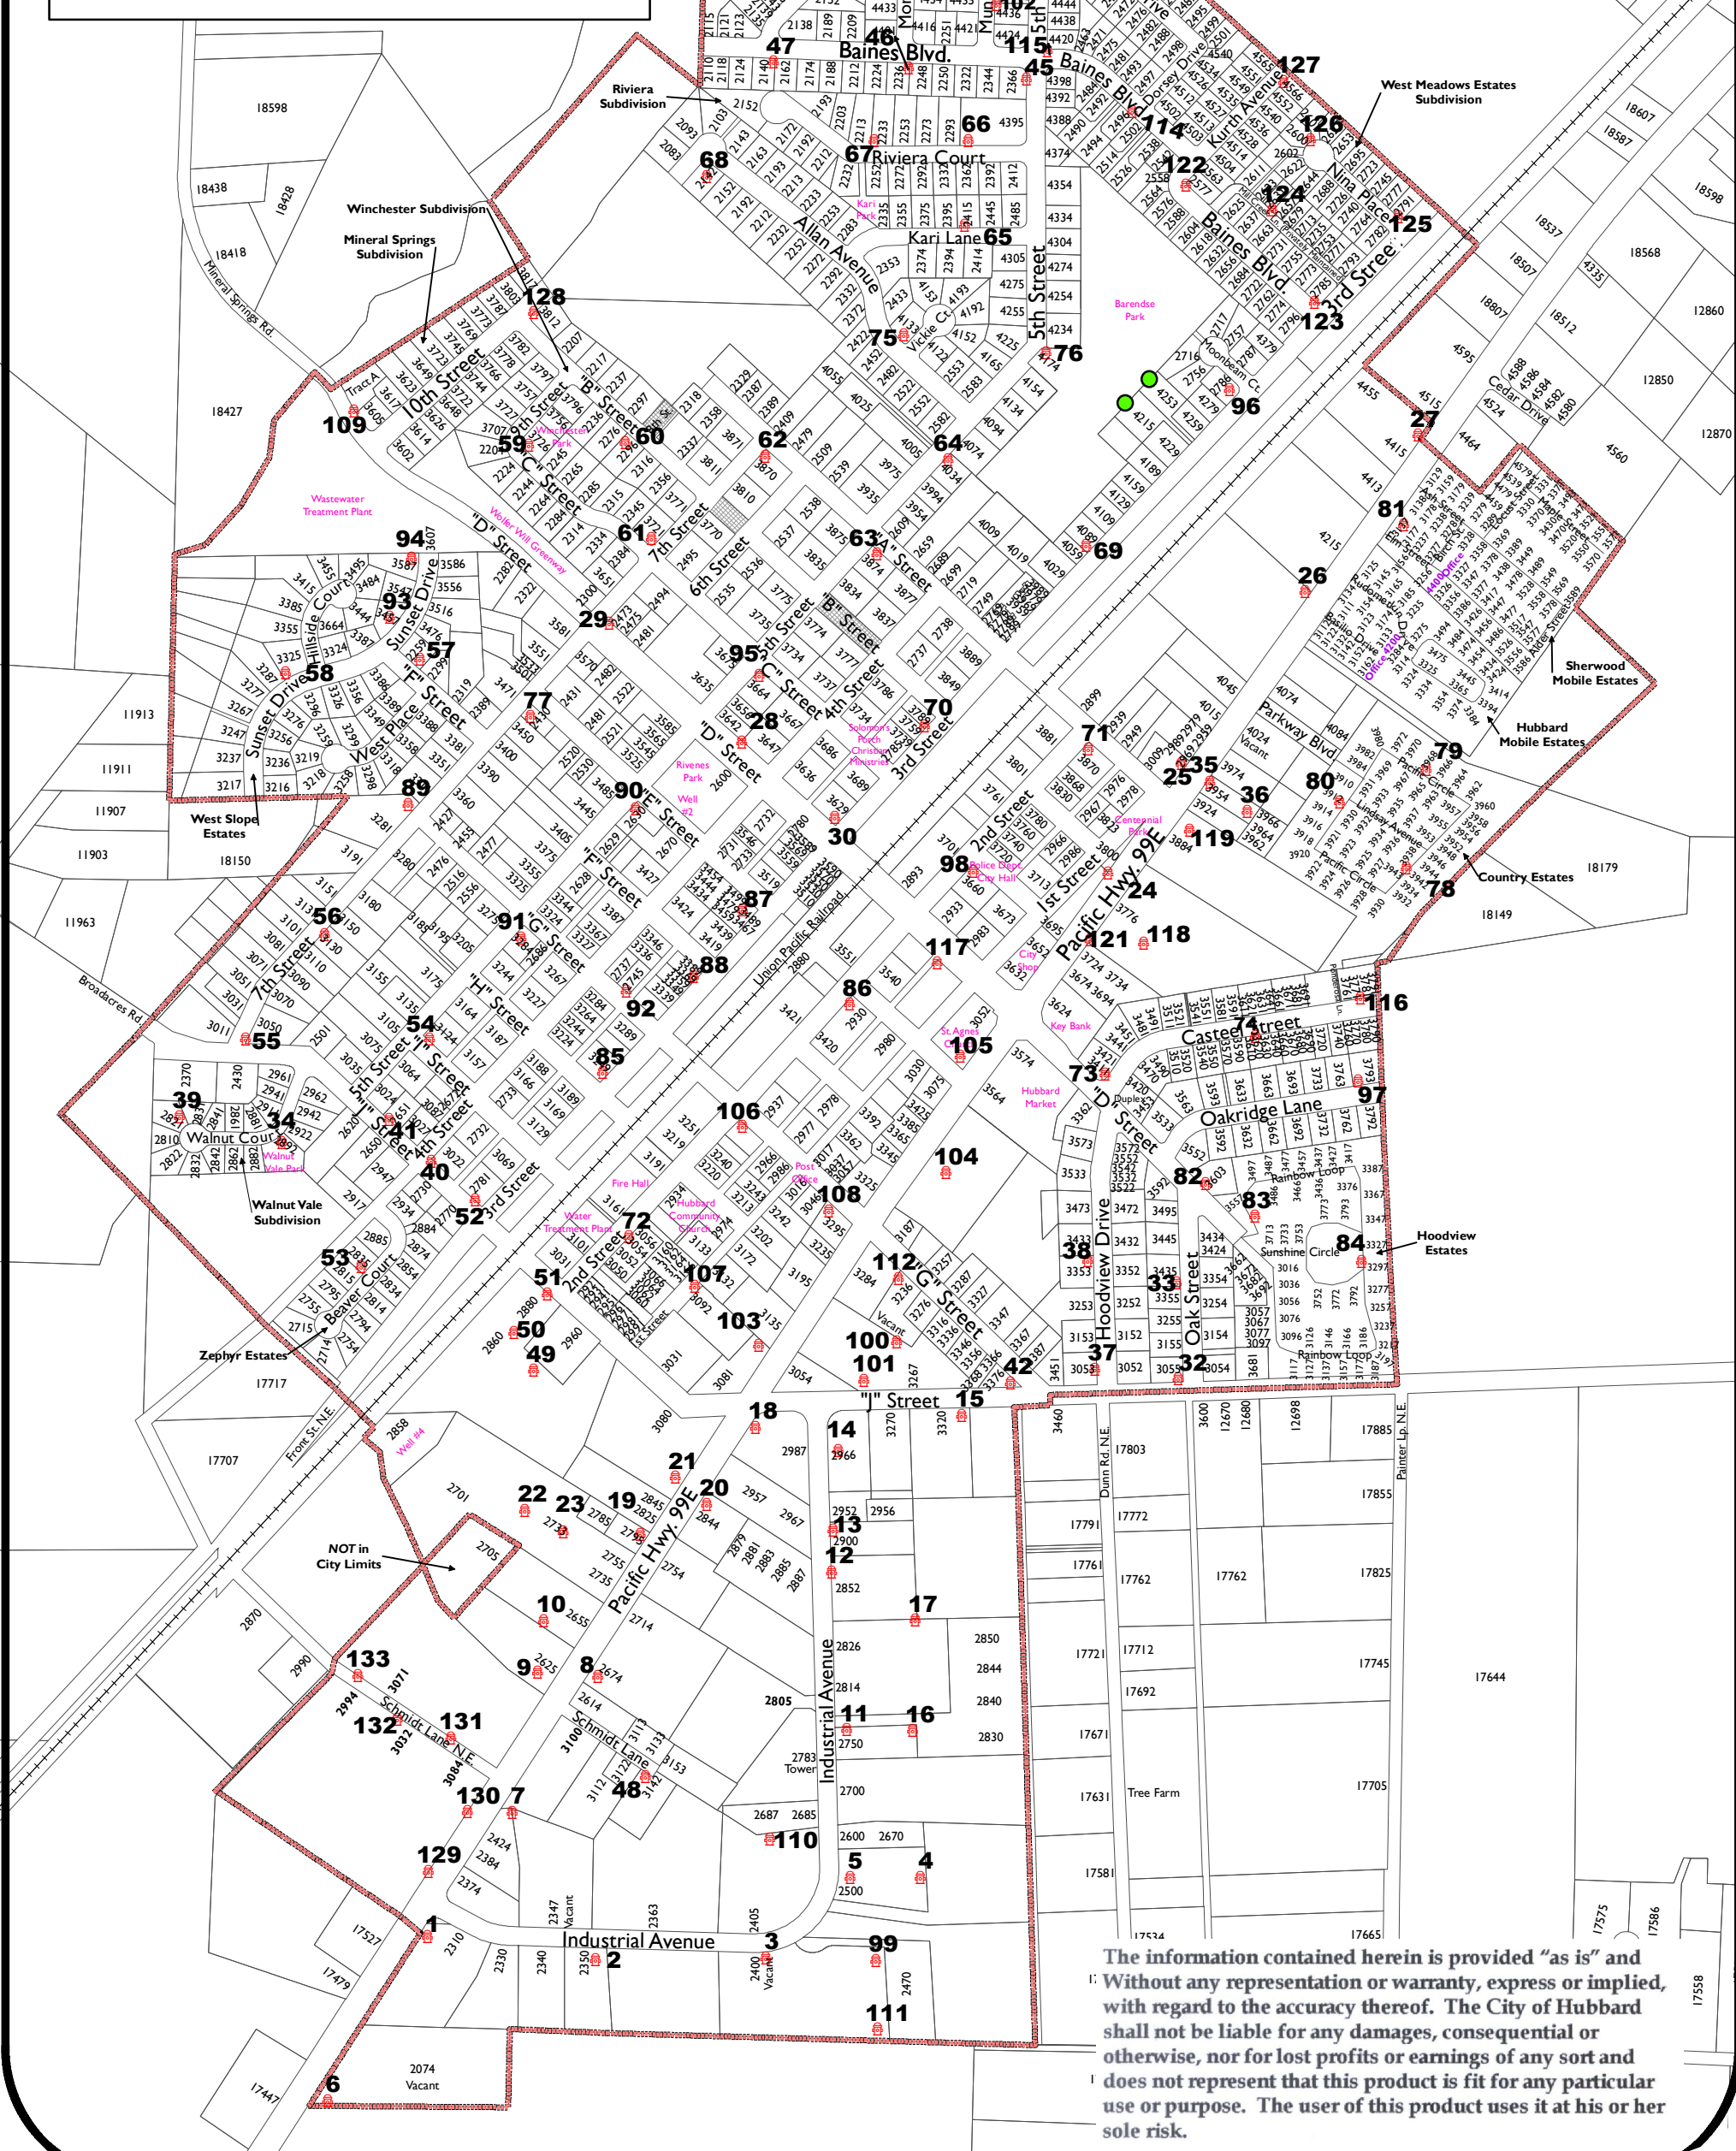

# CITY OF HUBBARD - Hydrant / Address Map - Population 3175

CREATED BY: M. OLINGER  
Hubbard Public Works  
Last Revised: May, 2011

● Please Note: 4253 & 4215  
3rd Street are currently part  
of Barendse Park

4585 Does Not Show Complete Tax Lot

## Legend

- City Limits
- Fire Hydrant
- Union Pacific Railroad
- Undeveloped Road

The information contained herein is provided "as is" and without any representation or warranty, express or implied, with regard to the accuracy thereof. The City of Hubbard shall not be liable for any damages, consequential or otherwise, nor for lost profits or earnings of any sort and does not represent that this product is fit for any particular use or purpose. The user of this product uses it at his or her sole risk.