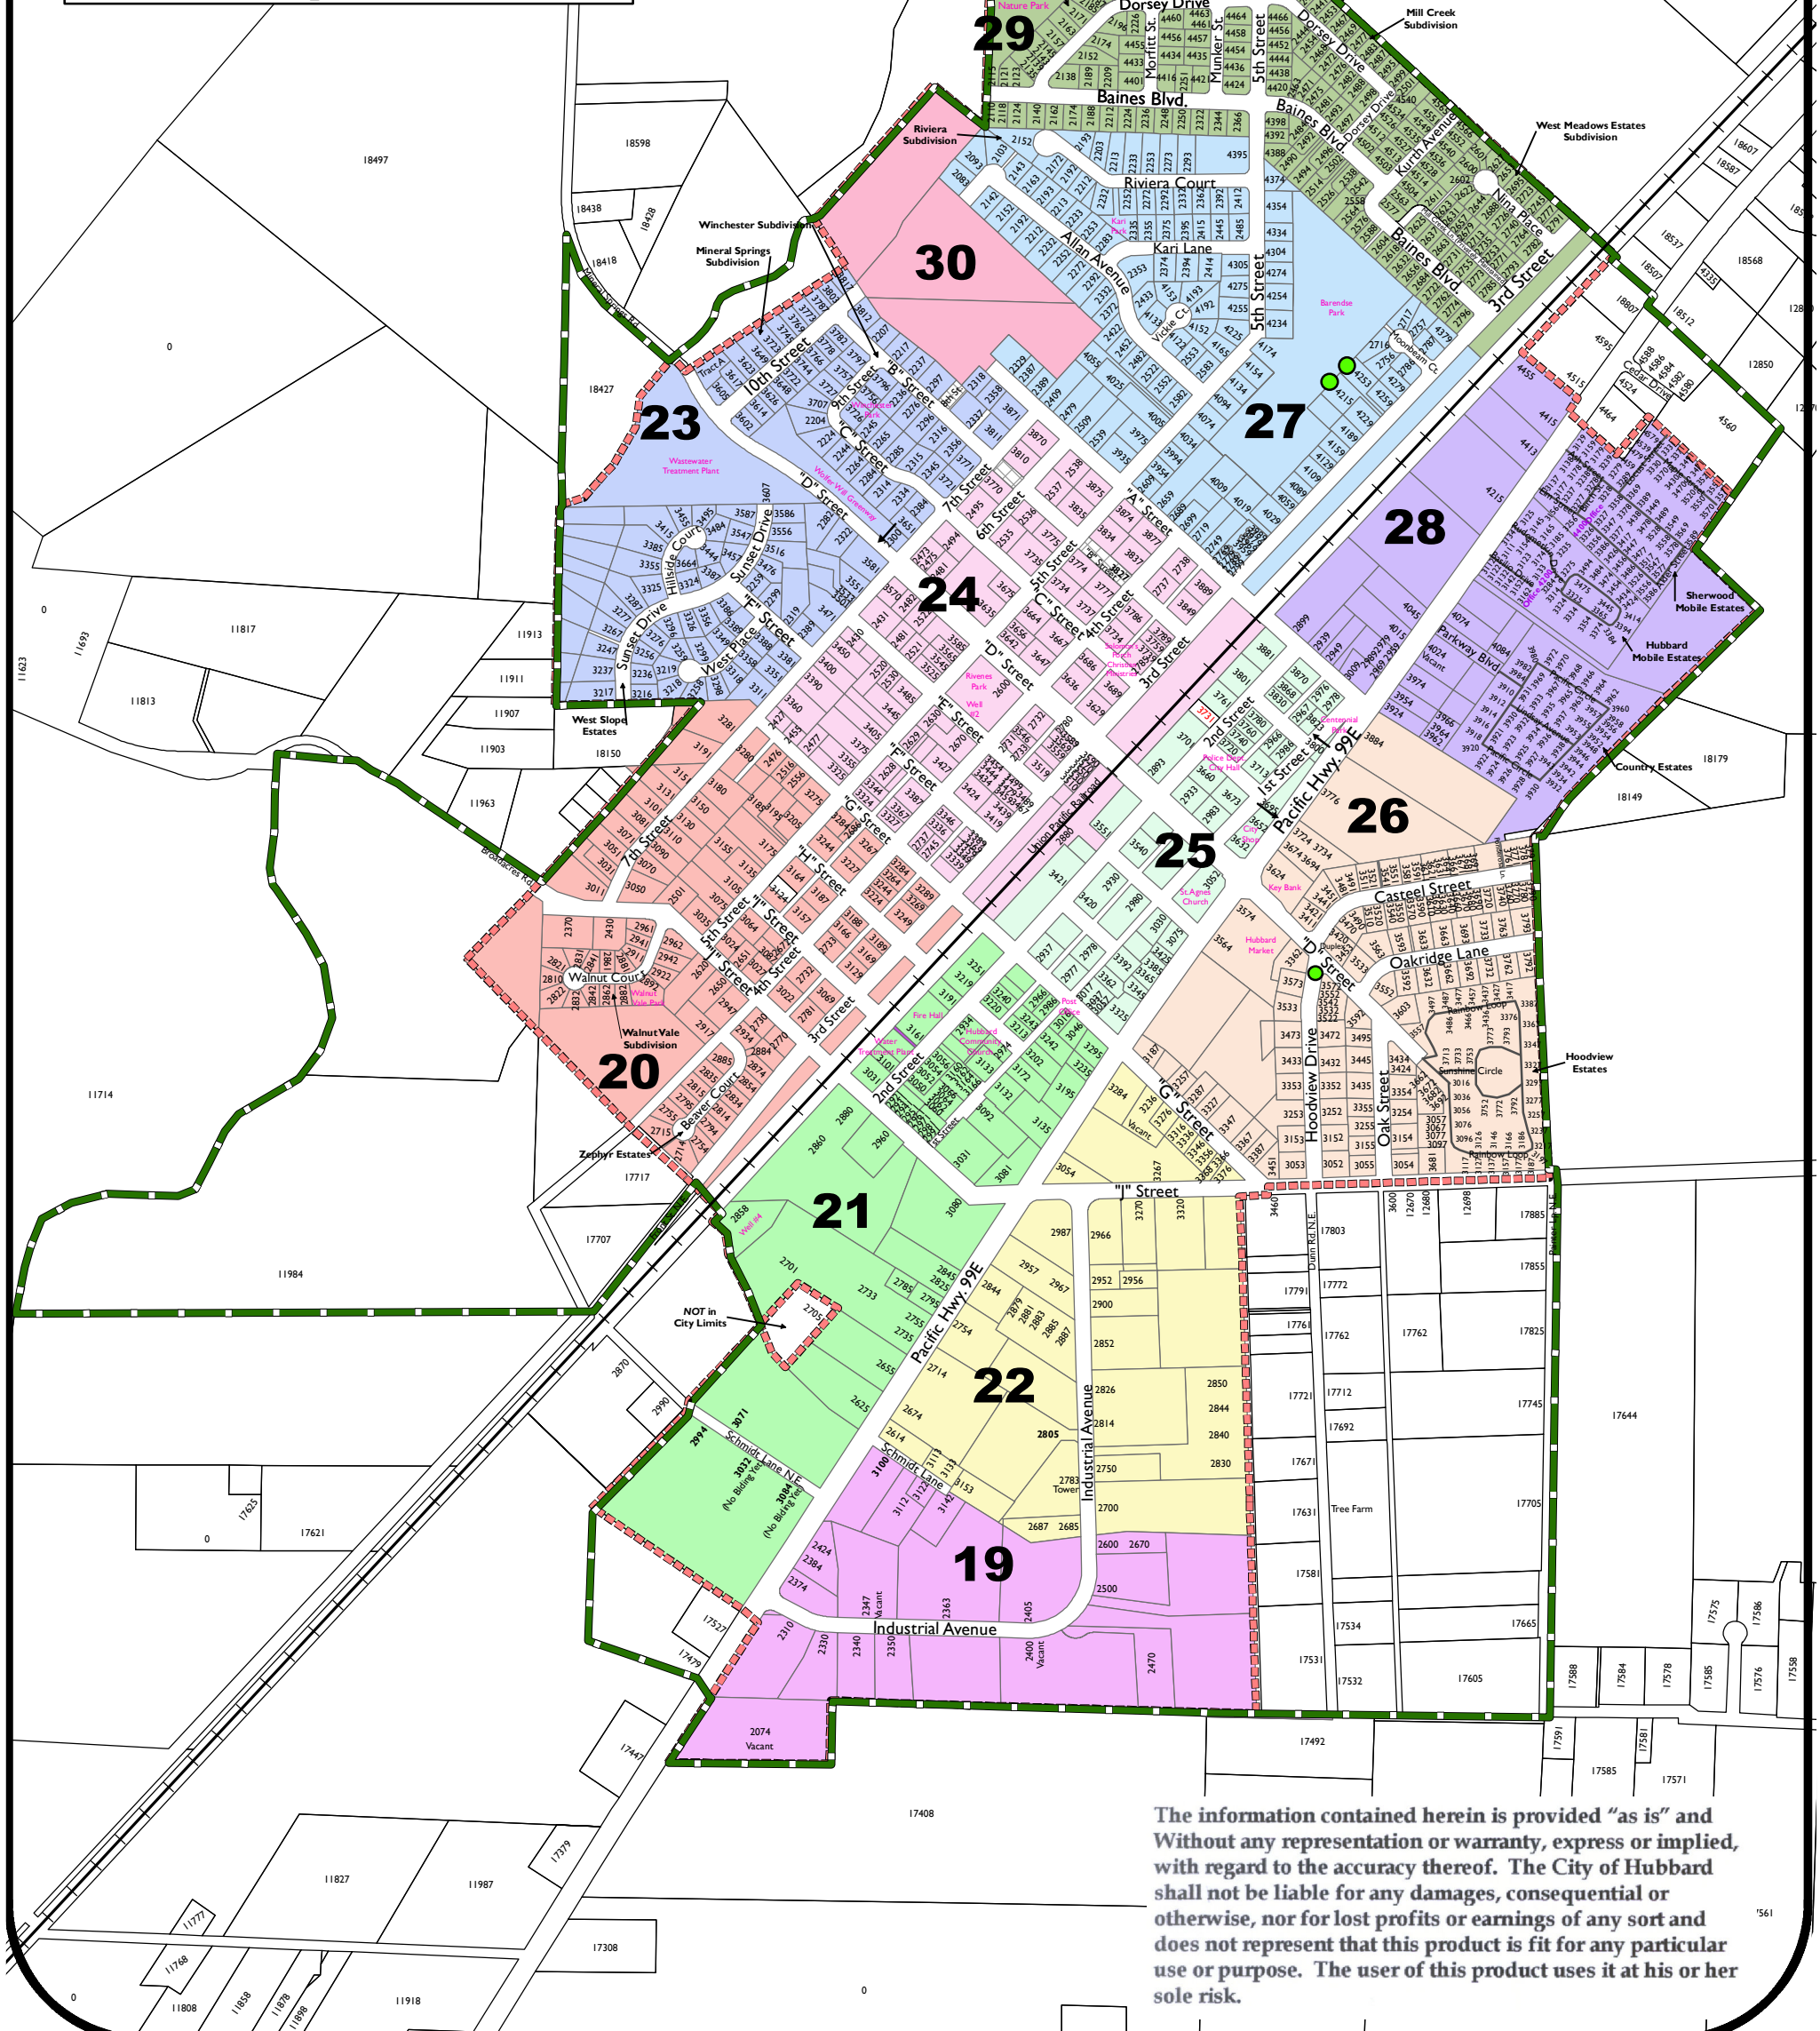

	OUTSIDE CITY LIMITS		GRID 21		GRID 25		GRID 29
	GRID 19		GRID 22		GRID 26		GRID 30
	GRID 20		GRID 23		GRID 27		GRID 28
							Please Note: 4253 & 4215 3rd St. are currently part of Barendse Park
							Please Note: 3522-3572 Hoodview Dr. on-site addresses are backwards

**CITY OF HUBBARD
POLICE DEPARTMENT
- GRID MAP -
Population 3185**

CREATED BY: M. OLINGER
Hubbard Public Works
Last Revised: April 2013

The information contained herein is provided "as is" and Without any representation or warranty, express or implied, with regard to the accuracy thereof. The City of Hubbard shall not be liable for any damages, consequential or otherwise, nor for lost profits or earnings of any sort and does not represent that this product is fit for any particular use or purpose. The user of this product uses it at his or her sole risk.