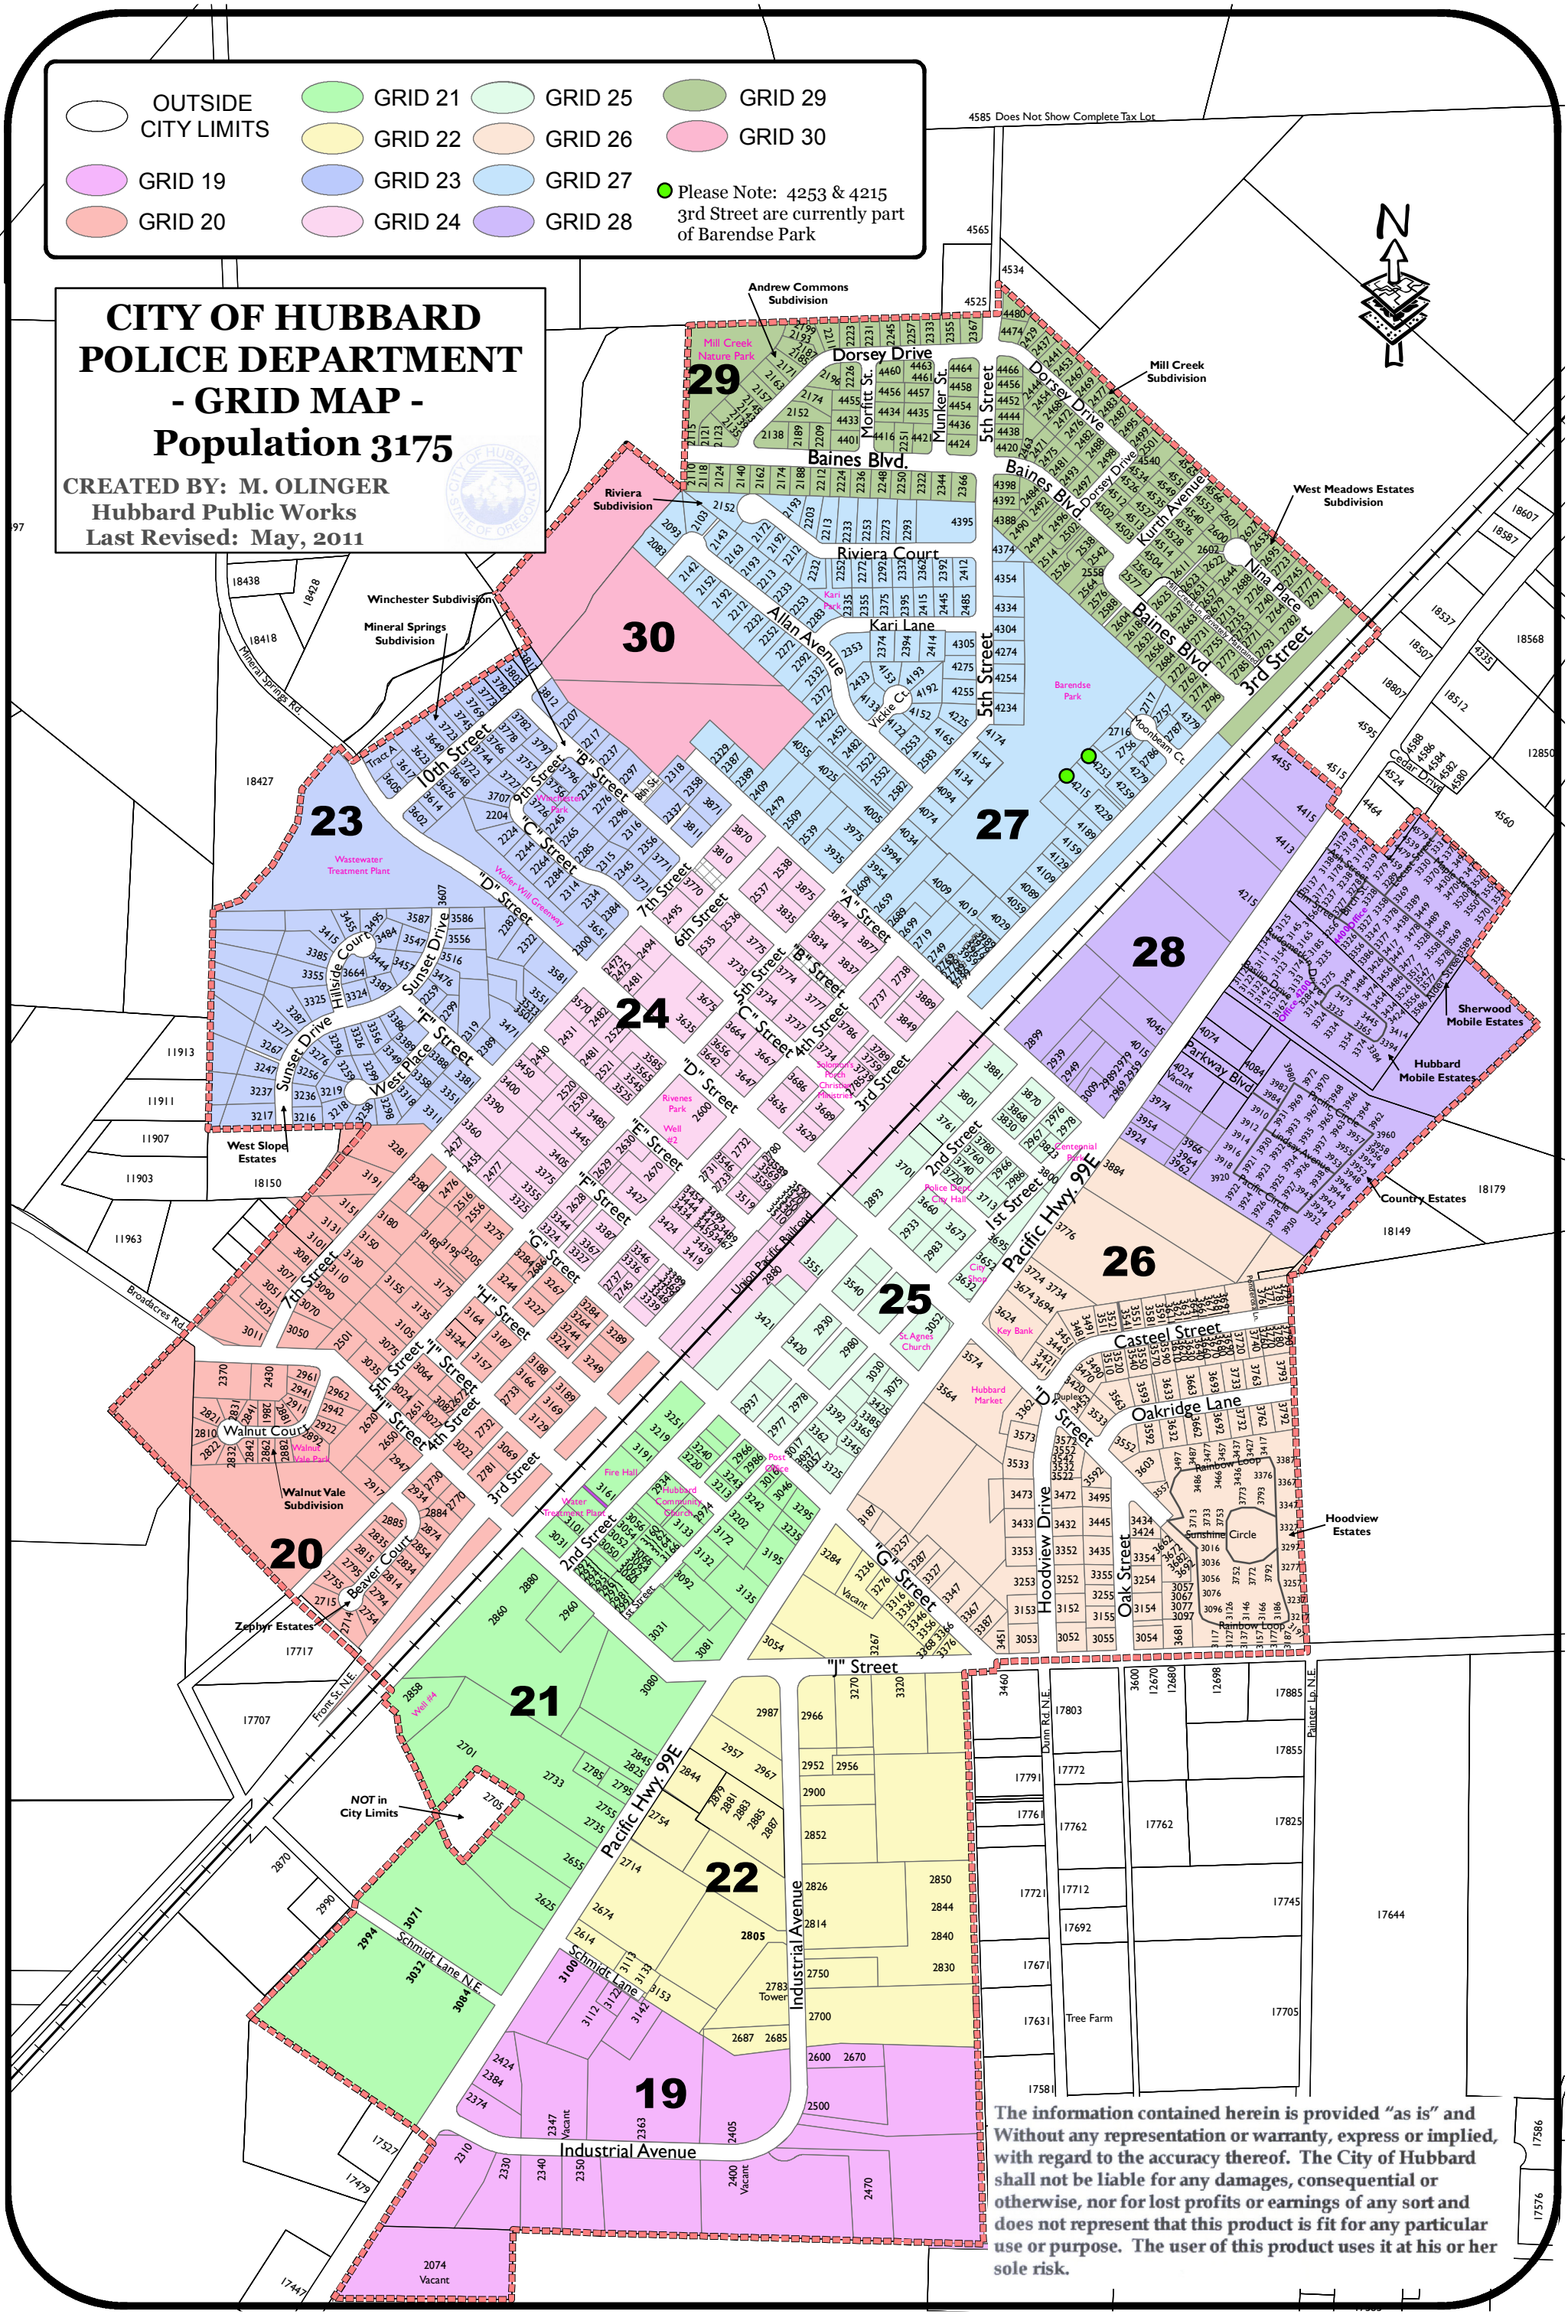

	OUTSIDE CITY LIMITS		GRID 21		GRID 25		GRID 29
	GRID 19		GRID 22		GRID 26		GRID 30
	GRID 20		GRID 23		GRID 27		Please Note: 4253 & 4215 3rd Street are currently part of Barendse Park
			GRID 24		GRID 28		

**CITY OF HUBBARD  
POLICE DEPARTMENT  
- GRID MAP -  
Population 3175**

CREATED BY: M. OLINGER  
Hubbard Public Works  
Last Revised: May, 2011

The information contained herein is provided "as is" and Without any representation or warranty, express or implied, with regard to the accuracy thereof. The City of Hubbard shall not be liable for any damages, consequential or otherwise, nor for lost profits or earnings of any sort and does not represent that this product is fit for any particular use or purpose. The user of this product uses it at his or her sole risk.