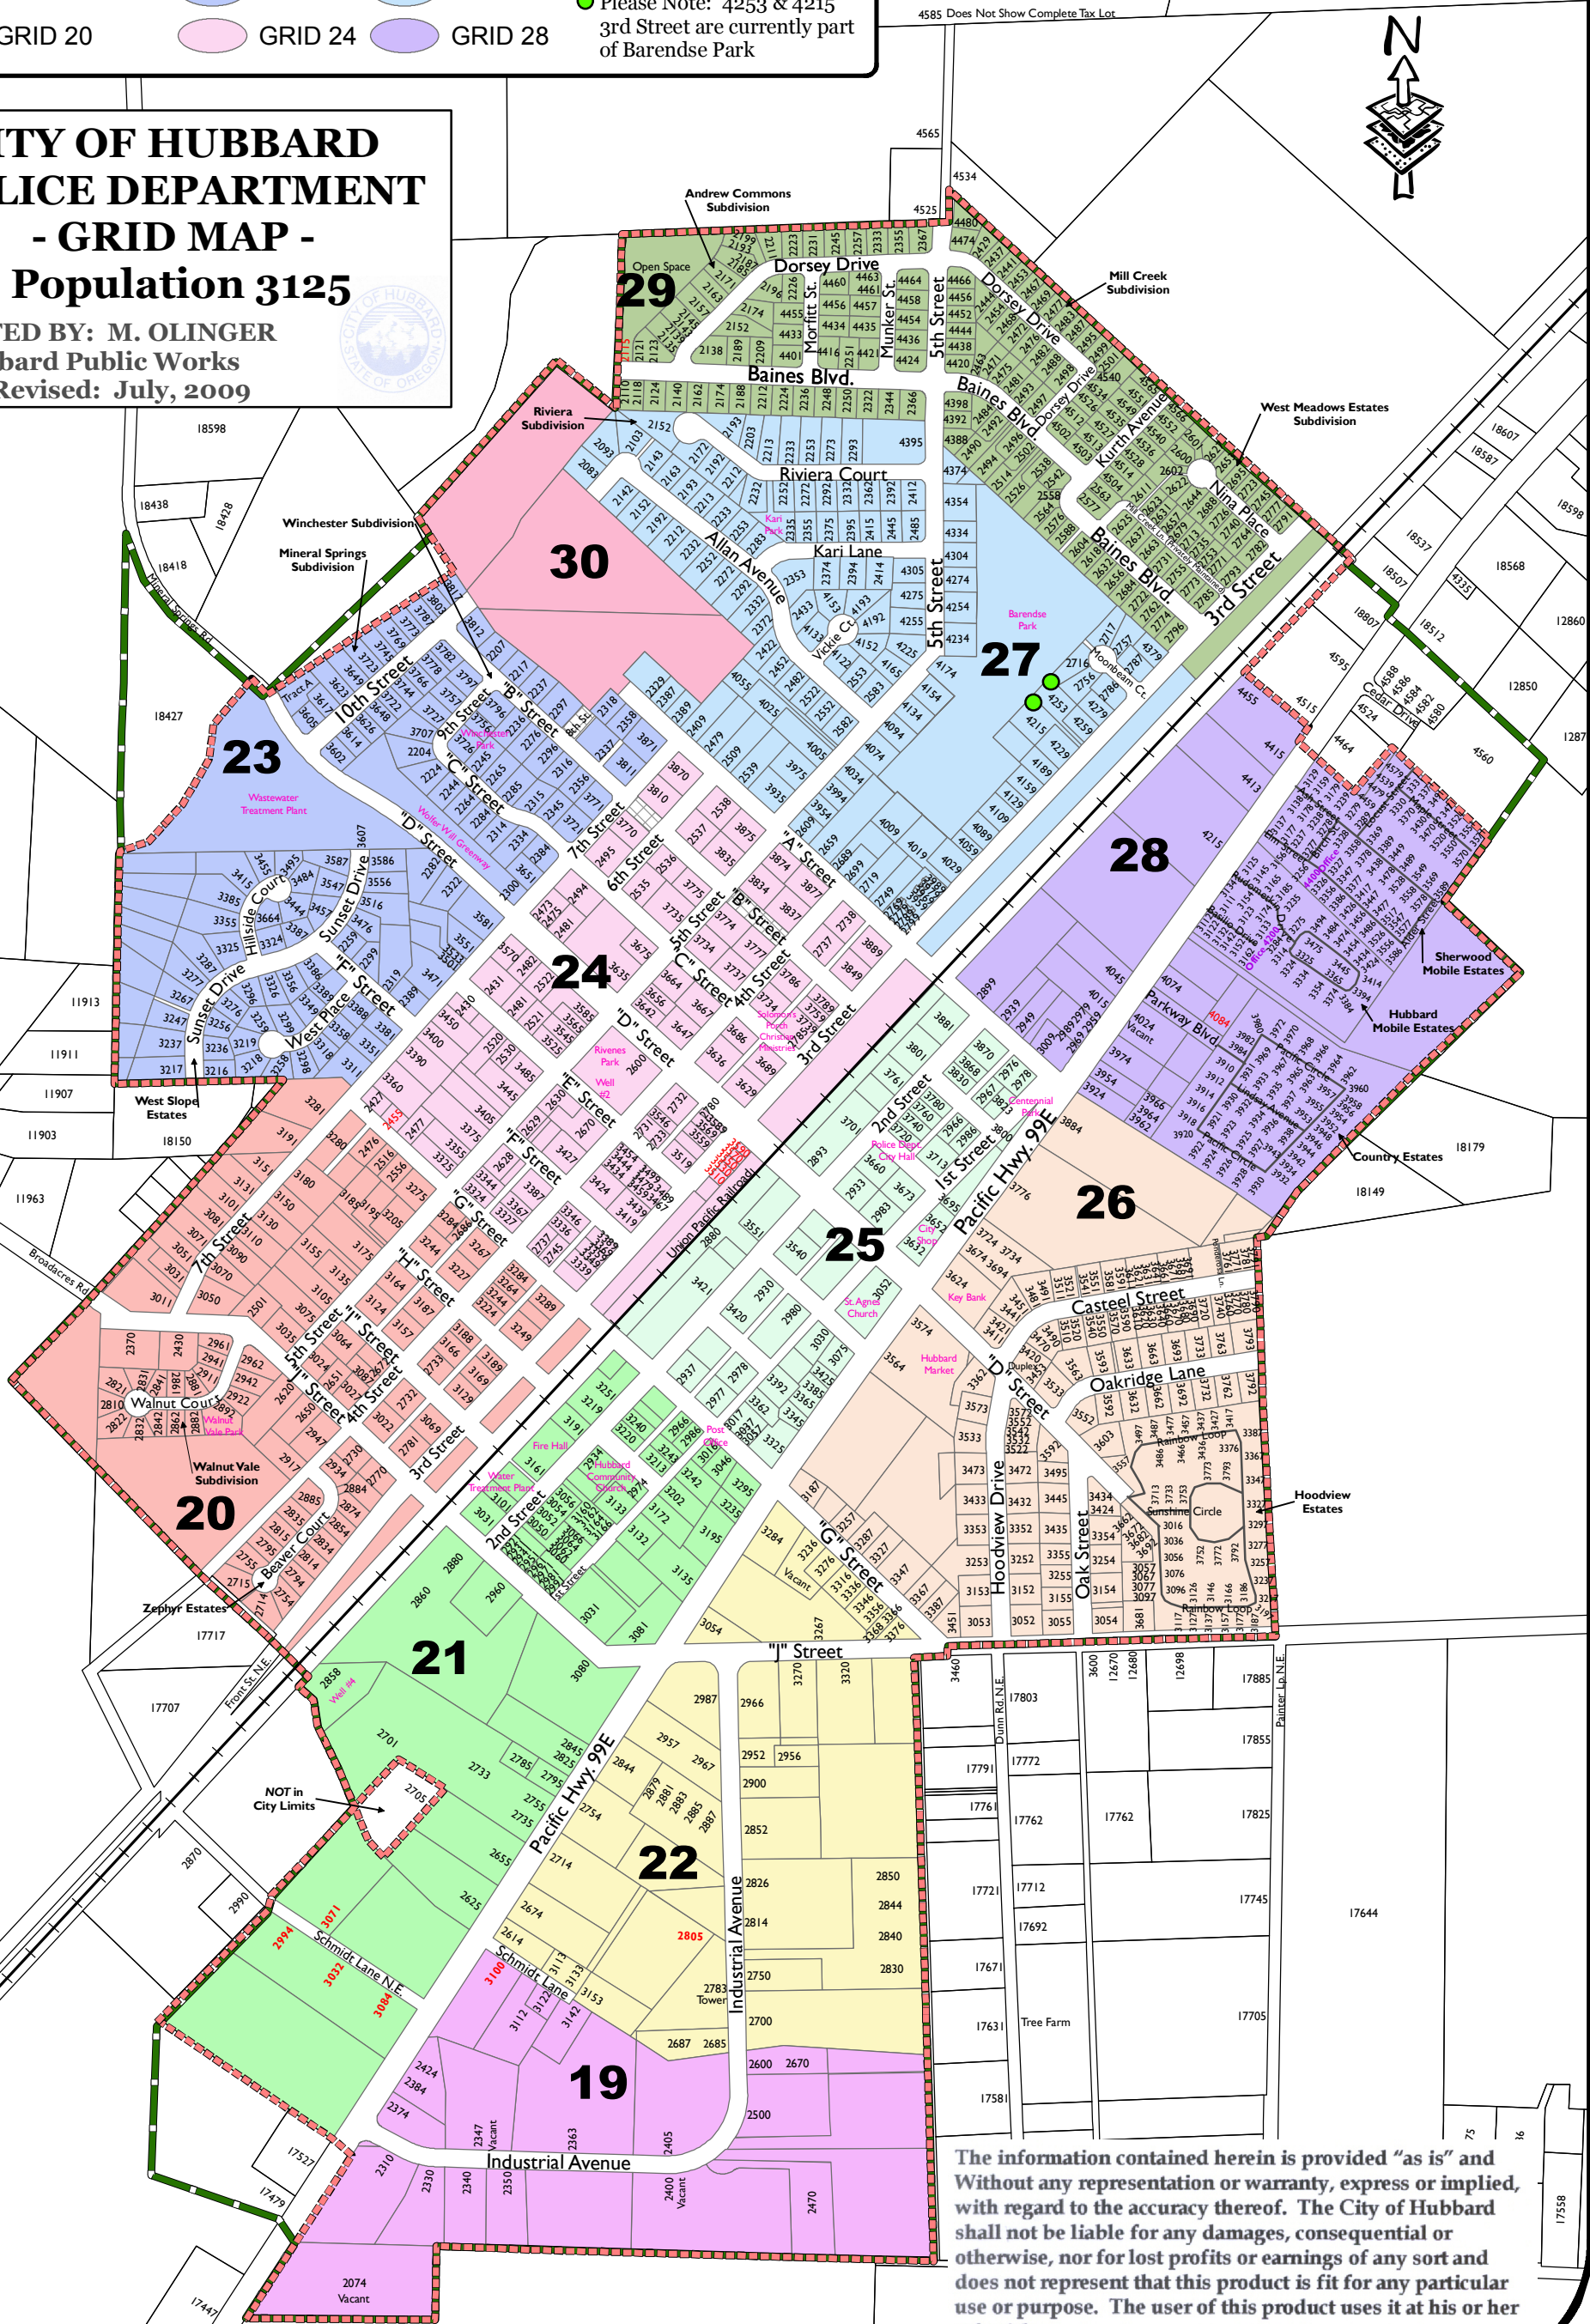

	OUTSIDE CITY LIMITS		GRID 21		GRID 25		GRID 29
	GRID 19		GRID 22		GRID 26		GRID 30
	GRID 20		GRID 23		GRID 27		Please Note: 4253 & 4215 3rd Street are currently part of Barendse Park
			GRID 24		GRID 28		

**CITY OF HUBBARD
POLICE DEPARTMENT
- GRID MAP -
Population 3125**

CREATED BY: M. OLINGER
Hubbard Public Works
Last Revised: July, 2009

The information contained herein is provided "as is" and Without any representation or warranty, express or implied, with regard to the accuracy thereof. The City of Hubbard shall not be liable for any damages, consequential or otherwise, nor for lost profits or earnings of any sort and does not represent that this product is fit for any particular use or purpose. The user of this product uses it at his or her sole risk.