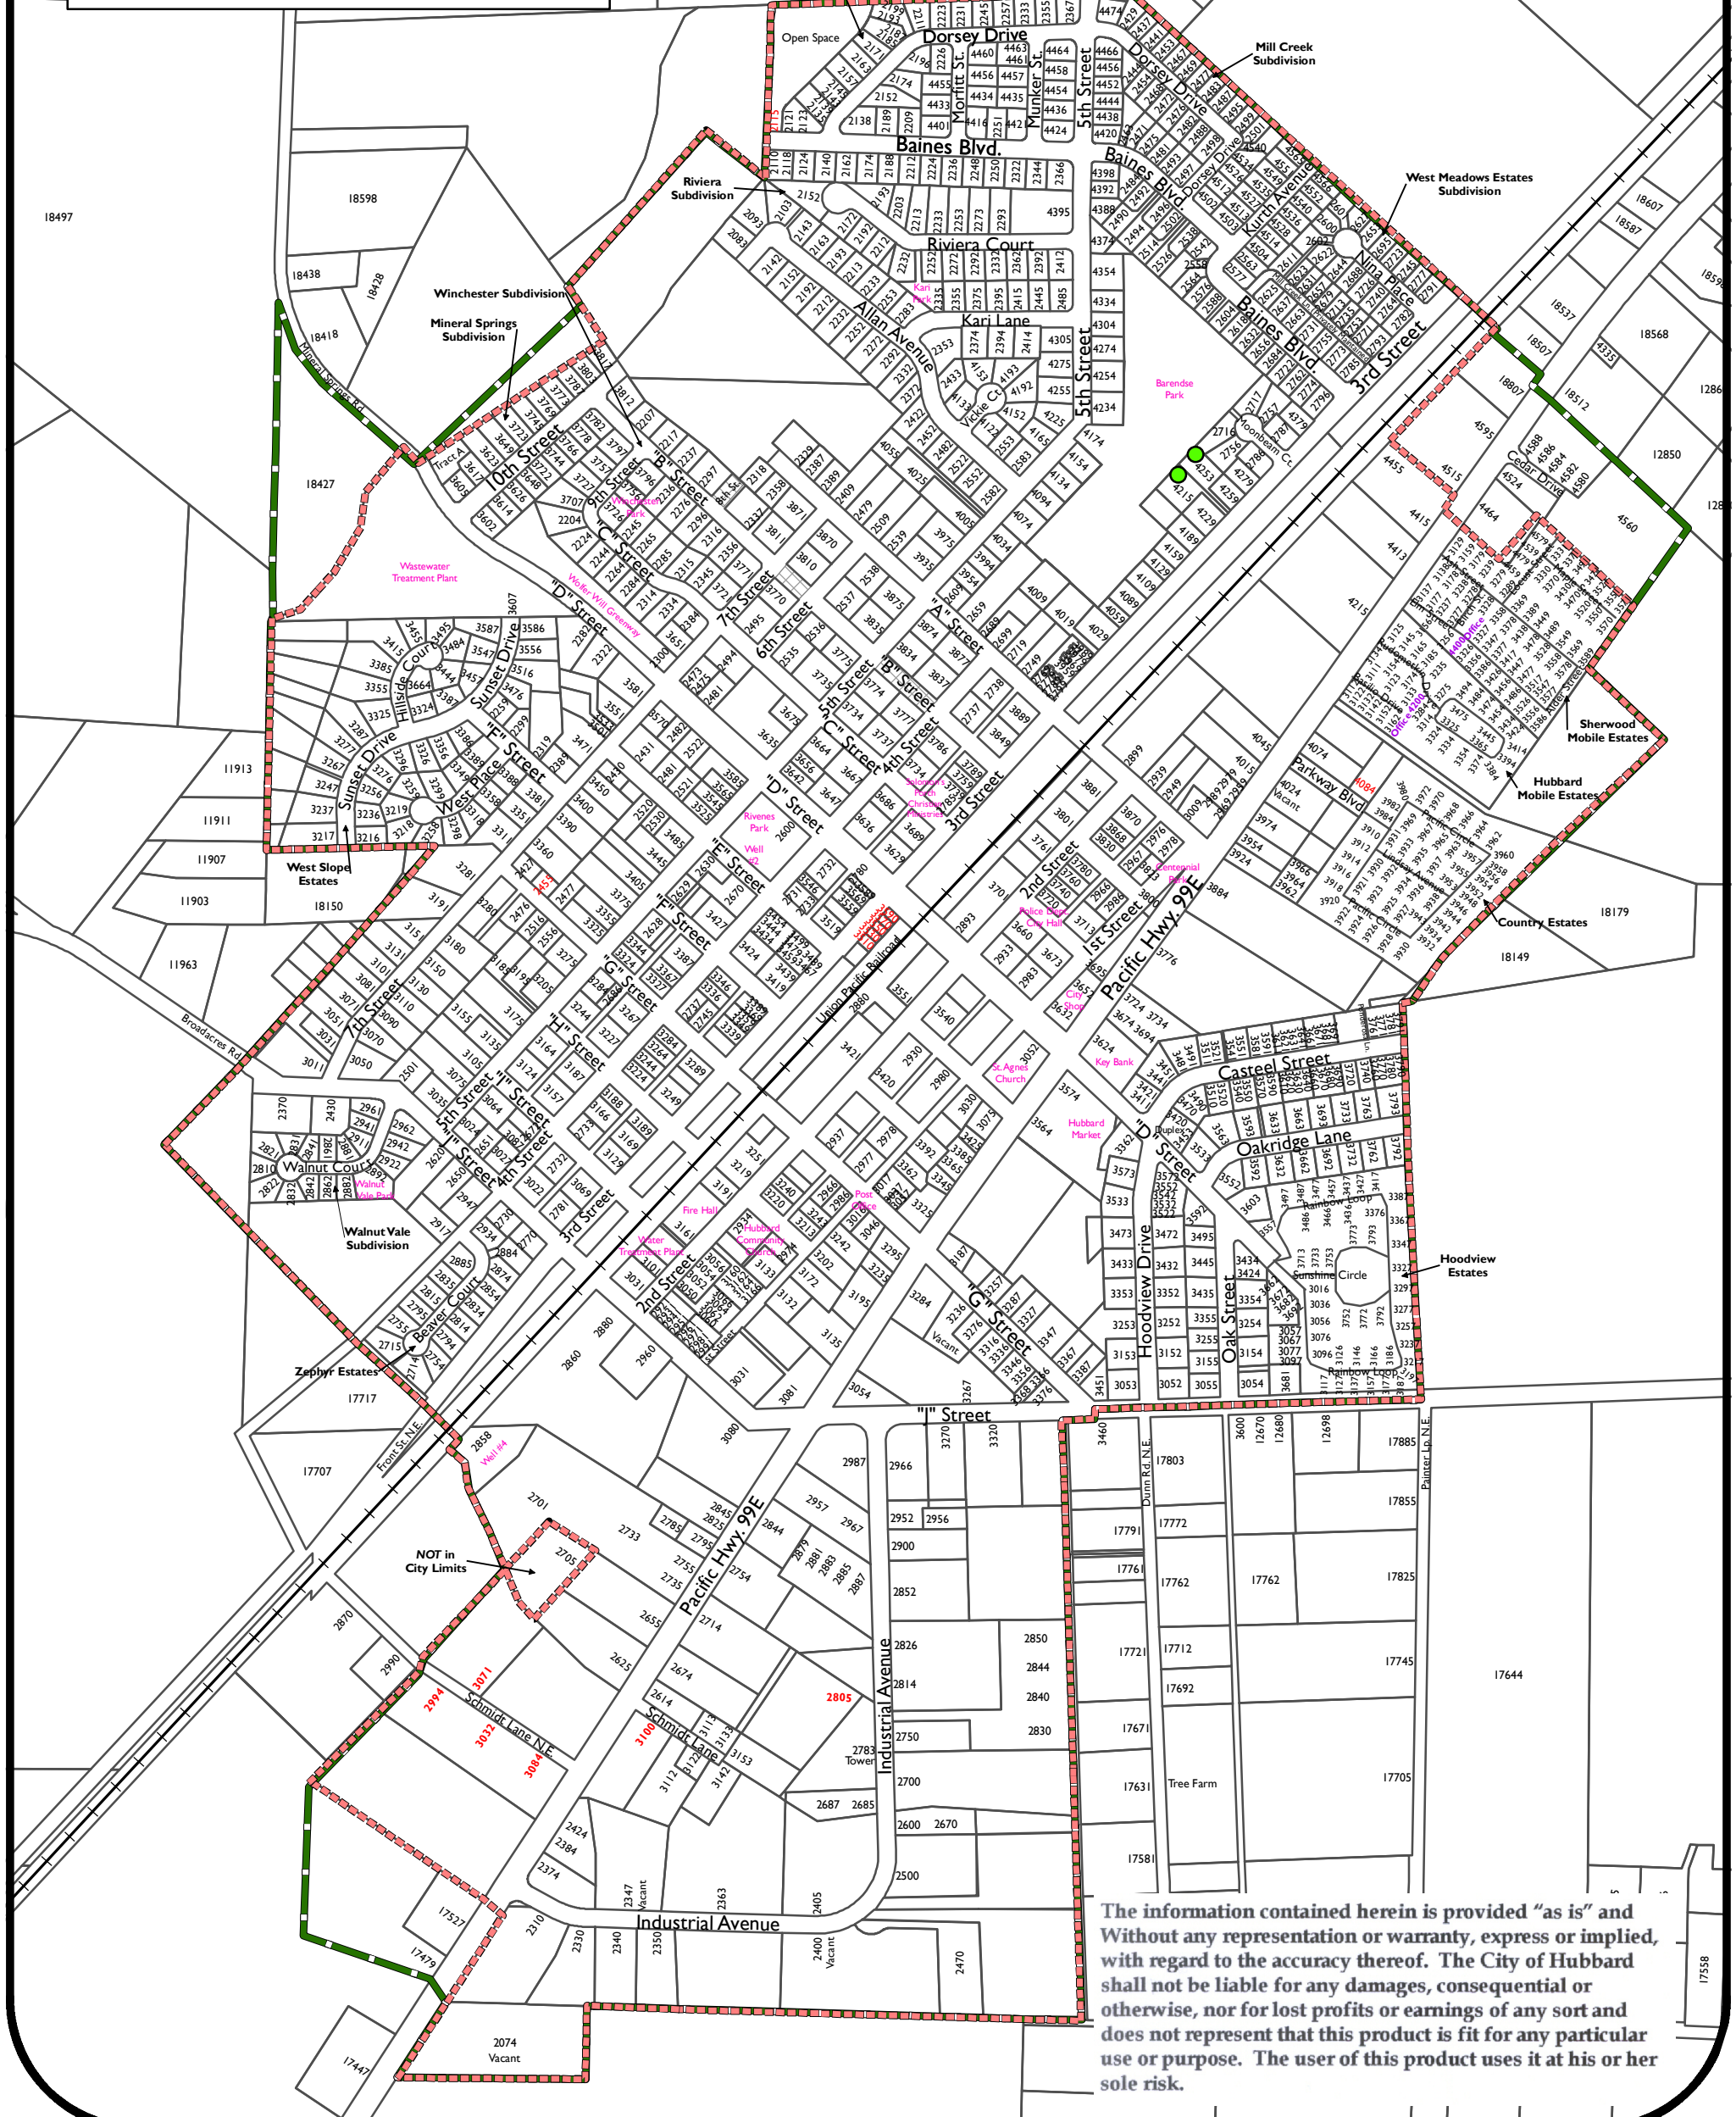

CITY OF HUBBARD - Address Map - Population 3125

CREATED BY: M. OLINGER
Hubbard Public Works
Last Revised: July, 2009

● Please Note: 4253 & 4215
3rd Street are currently part
of Barendse Park

4585 Does Not Show Complete Tax Lot